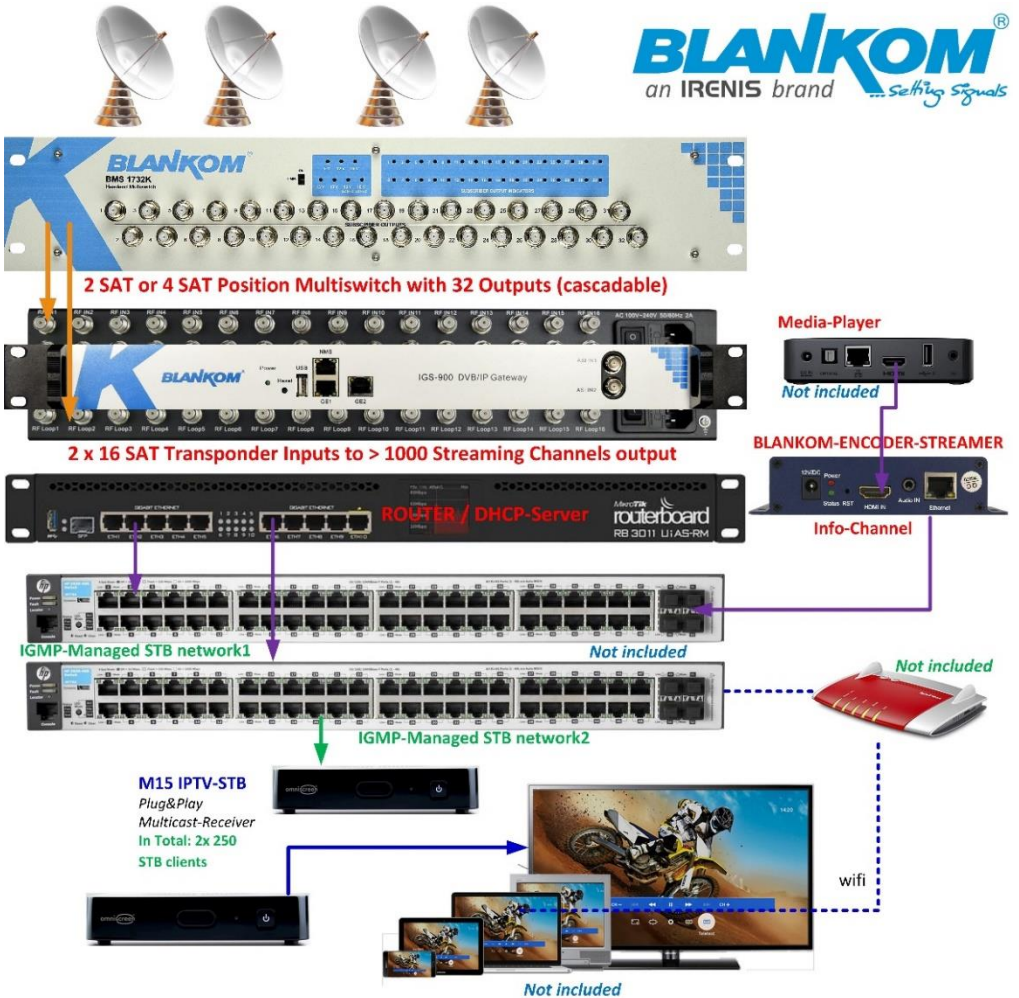

Did you ever thought about a simple to install and nearly Plug & Play setup of a BASIC Linear IPTV System to a reasonable price?  
Upgradeable to grow with your demands...

Here we go with some example setups:

# Linear-Hotel IPTV example

ASTRA 19E  
Hotbird 13E

Up to 200 International TV and Radio Services will be streamed to the rooms with a simple cost effective setup:

19" 2x SAT-pos. to max 32-SAT-if out Multiswitch

SAT-Receiver-Streamer – max 24 Transponder

max. 8 Transponder, 4 CI for PAYTV decryption

IGMP V2 Multicast-switch

M15 IPTV HD MPEG2/4 STB in the rooms

Budgetary calculation basic system 100 rooms: *Preiskalkulation* (Listenpreis in EURO) Basis System, 100 STB / Rooms

1x	BMS-0932K SAT Multiswitch 19", 2x SAT positions in, 32 RF-outputs	790,00 €***
1x	IGS-924, 24 SAT Transponder -> max. 2x 512 Streaming multicast channels 2x GBic out	4990,00 €***
1x	IGS-700-8, 8 SAT Transponder -> max. 512 Streaming multicast channels 1x GBic out, 4x CI-CAM	3490,00 €***
1x	MicroTik Router RB 3011*	155,-€ **
1x	ARUBA HP Procurve 2530 24G*	250,- - 500,- €**
2x	ARUBA HP Procurve 2530 48G* (can be w/o G for the STB's) per pcs.: 600-1000,-€	2000,-€**
100x	M15 STB	3990,-€***