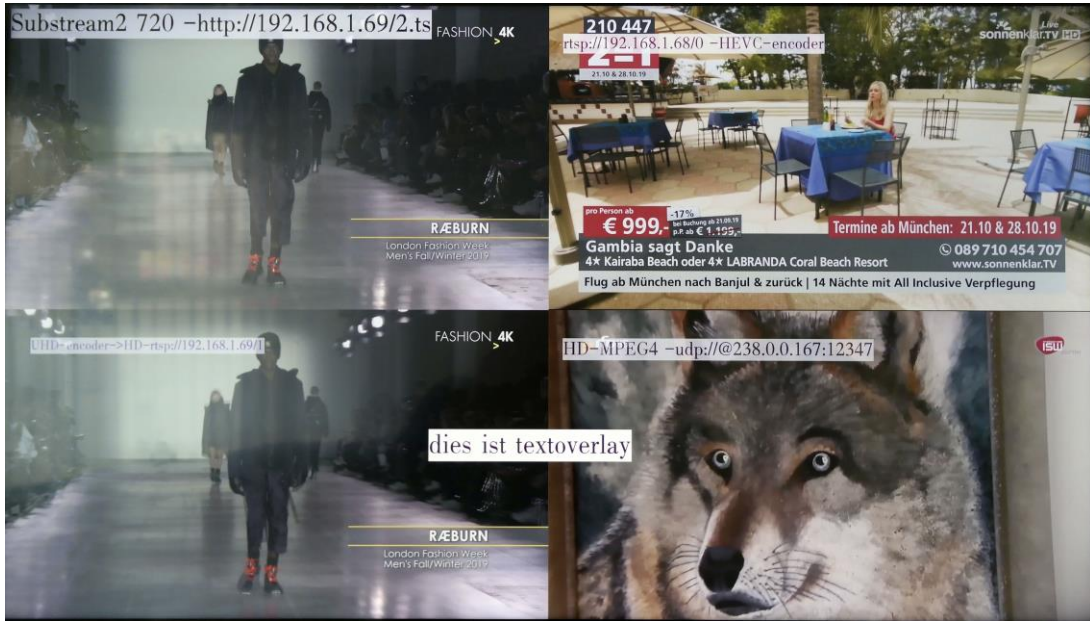

Application Example

Example output of 4 different encoded streams with Text overlays inserted by the encoders & the decoder